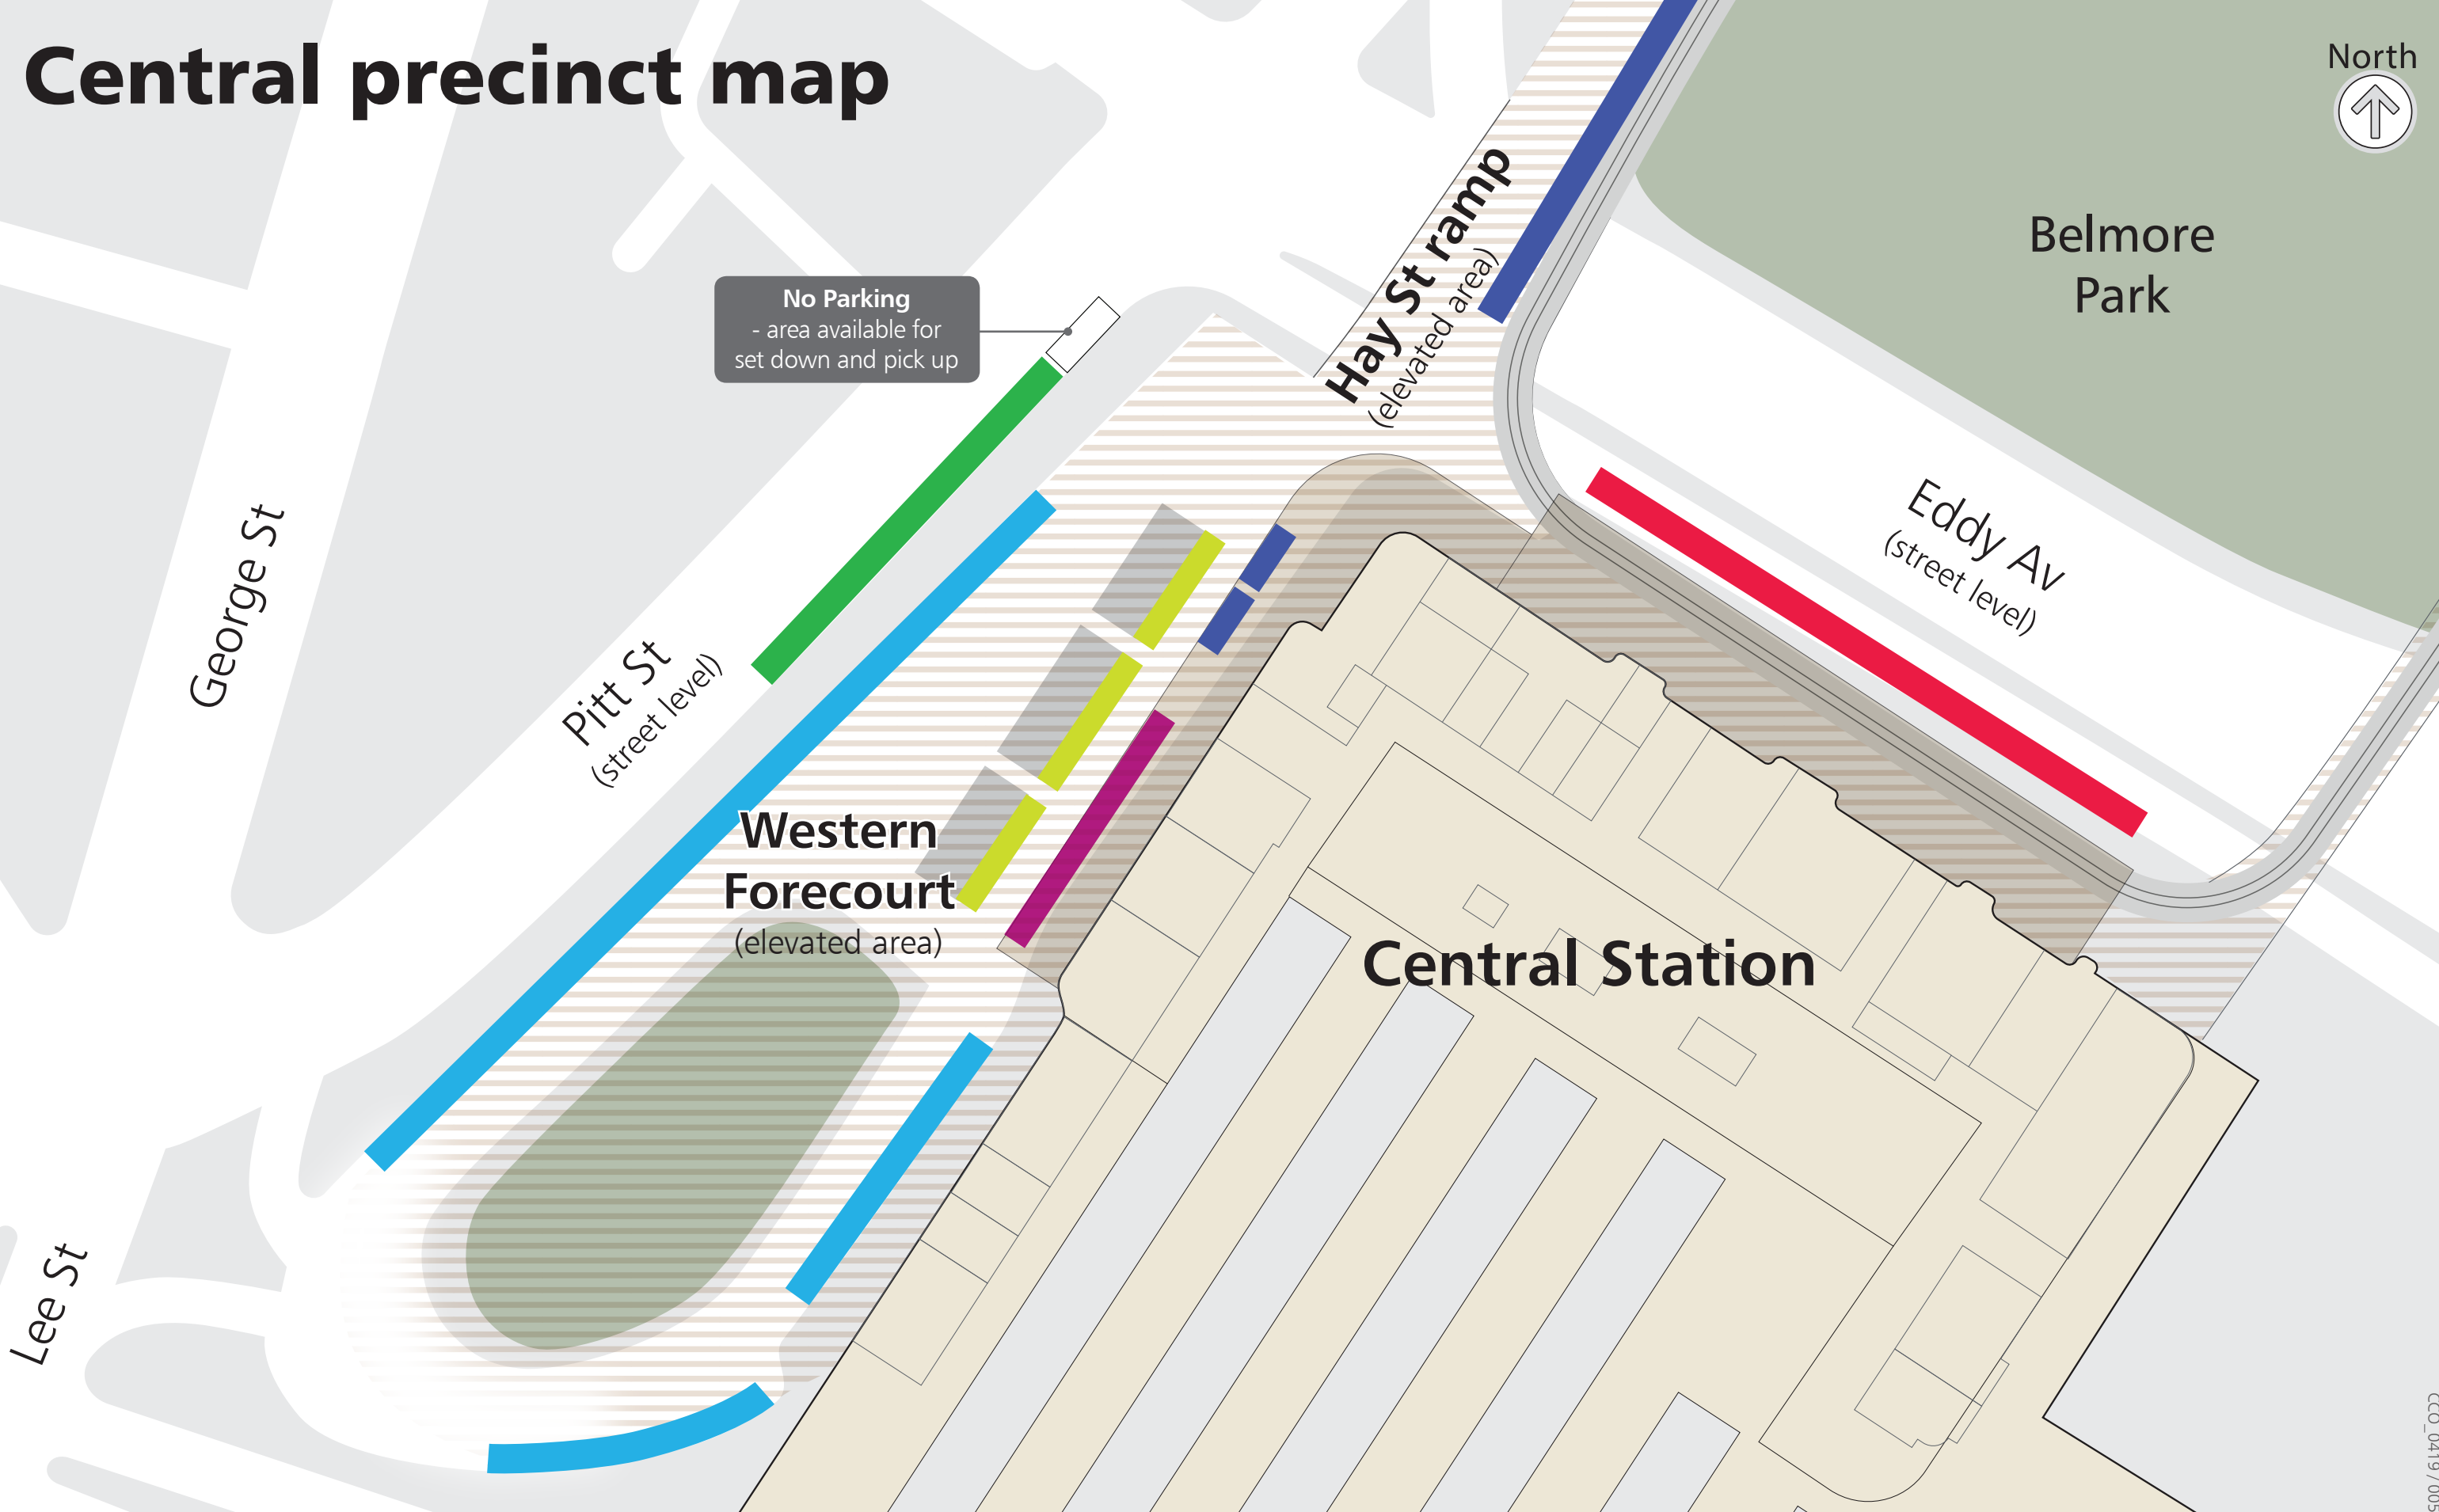

Central precinct map

 Pick-up and set-down	 P 15 minute	 Existing coach bays closed from 22 April 2017
 Coach bays retained	 Coach bays relocated	 Taxis